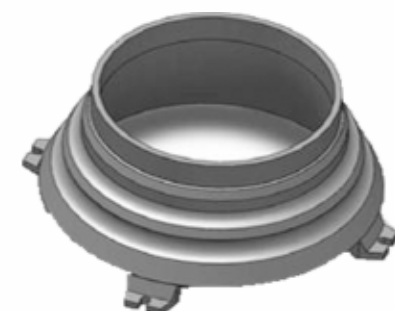

675W
12BB(210mm)

HS-M10/108H
HS-M10/120H
HS-M10/144H
HS-M12/120H
HS-M12/132H

675W
12BB(210mm)

HS-M10/108G
HS-M10/120G
HS-M10/144G
HS-M12/120G
HS-M12/132G

—

破碎机

ISO9001
100%

1.5-2